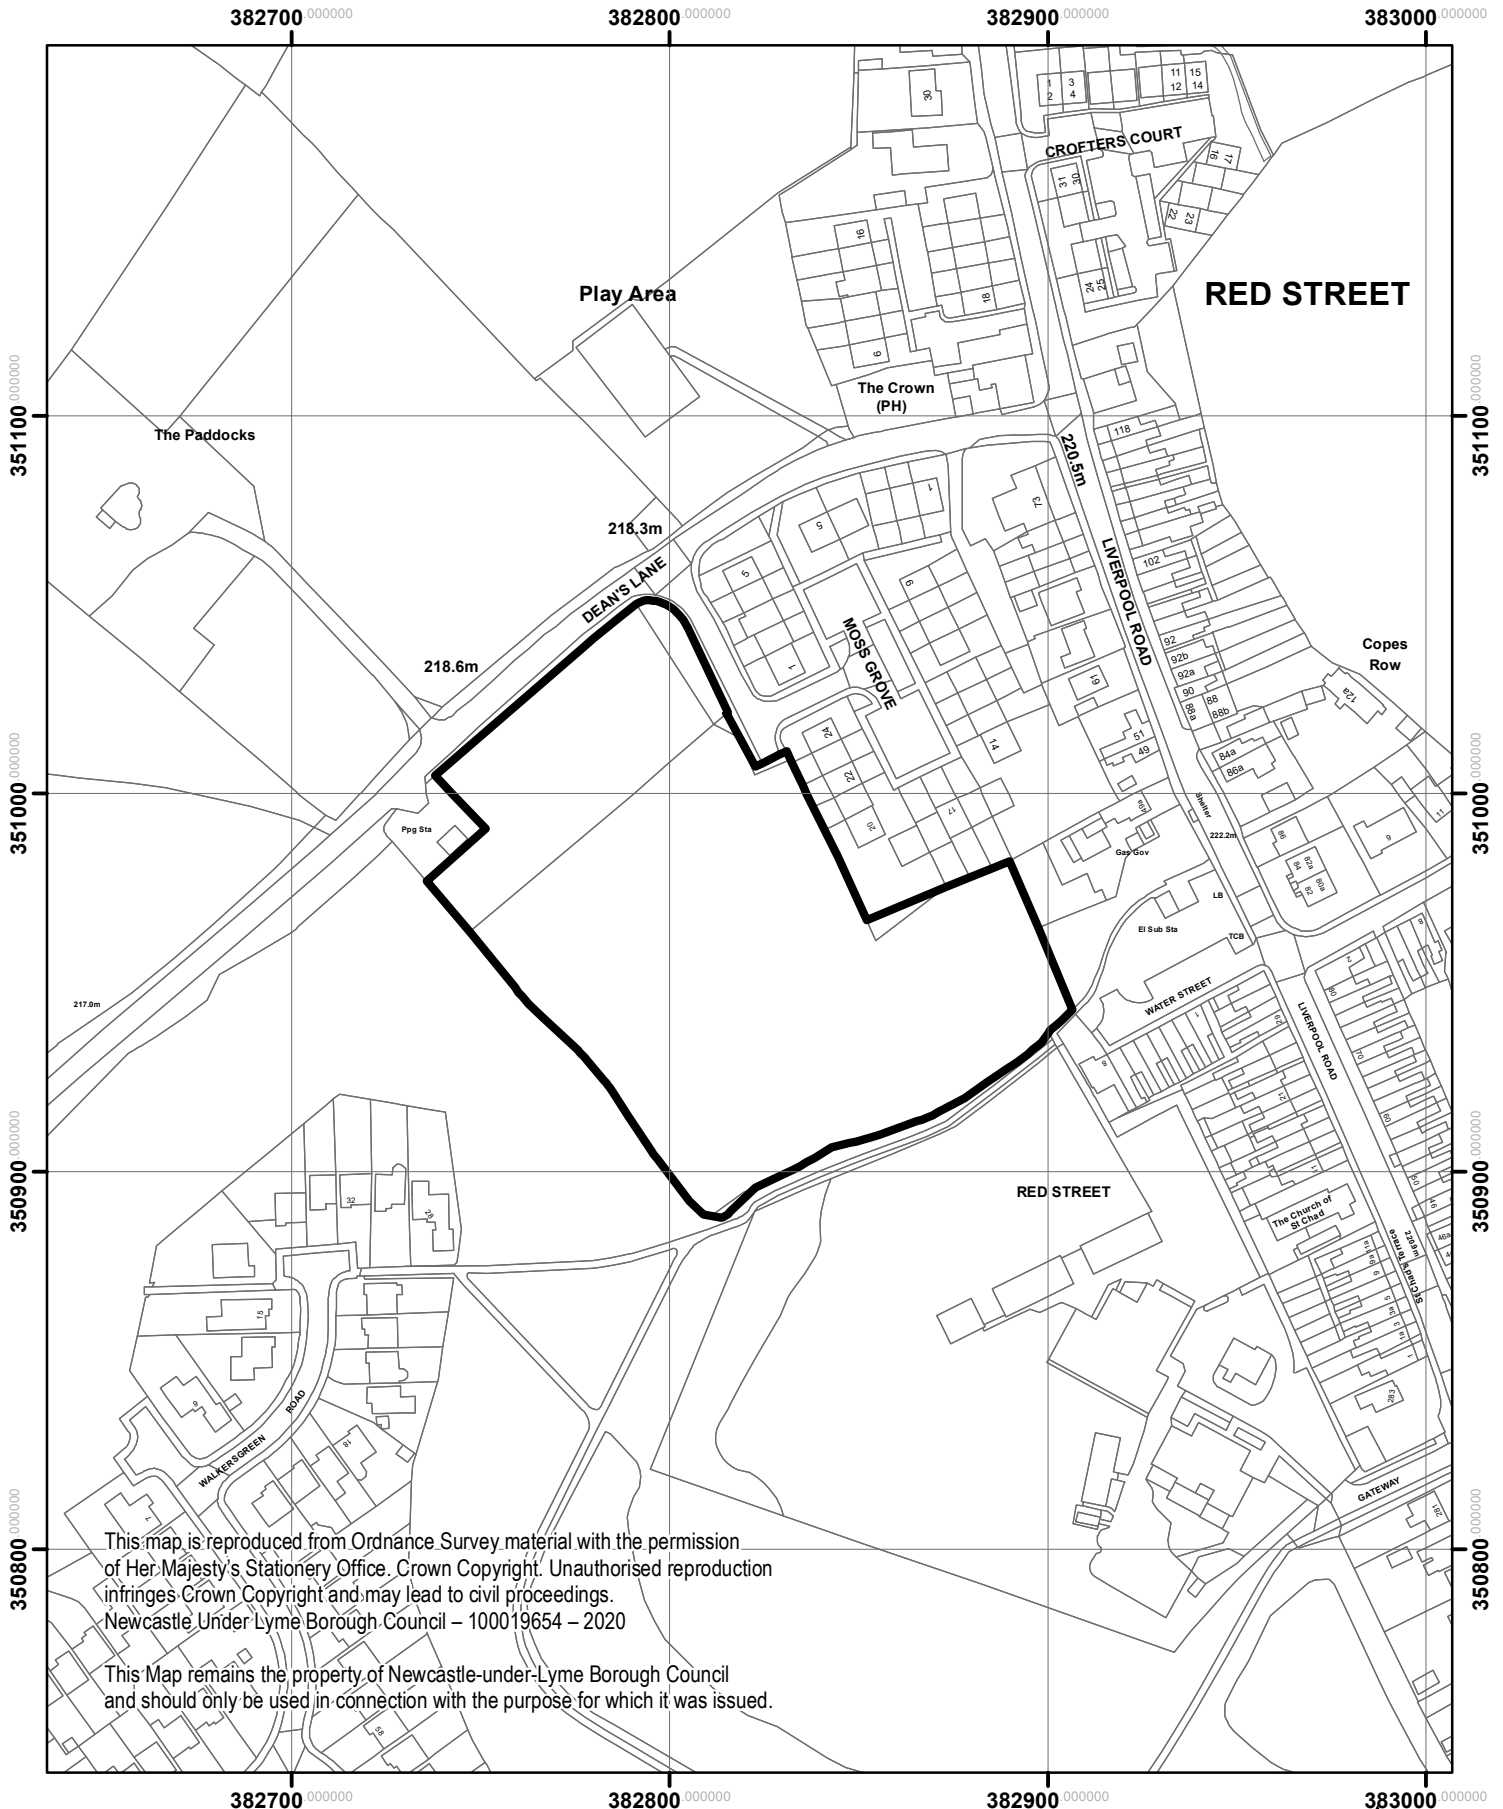

Land At Deans Lane, Red Street

This map is reproduced from Ordnance Survey material with the permission of Her Majesty's Stationery Office. Crown Copyright. Unauthorised reproduction infringes Crown Copyright and may lead to civil proceedings. Newcastle Under Lyme Borough Council – 100019654 – 2020

This Map remains the property of Newcastle-under-Lyme Borough Council and should only be used in connection with the purpose for which it was issued.